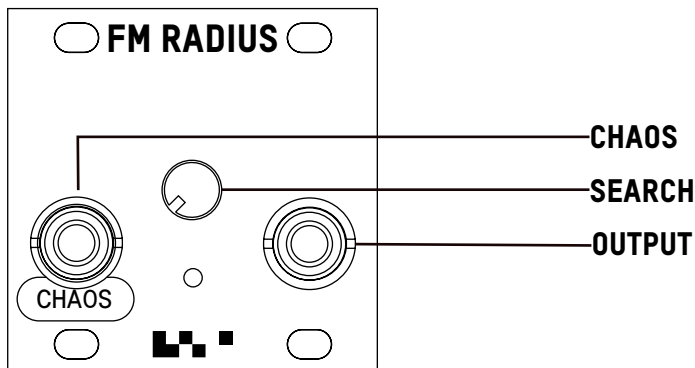

FM RADIUS

User Manual

1U Intellijel Format

Width>>> 8HP Height>>> 1U Depth>>> 23mm Weight>>> 25grams
Current Draw>>> -12V: 2mA +12V: 56mA

Simple FM radio in 1U format, small and straight forward.

Use it as a crazy oscillator, infinite sample generator or just listen to the news during your office break.

CHAOS >>> Use this CV input to scan the FM band for radio signals. Modulates the search potentiometer.

SEARCH >>> Search for different radio stations.

OUTPUT >>> The audio output of the radio.