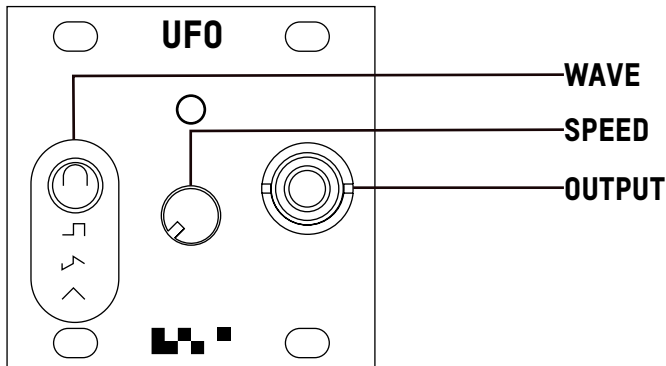

## User Manual

1U Intellijel Format

Width>>> 8HP Height>>> 1U Depth>>> 23mm Weight>>> 25grams  
Current Draw>>> -12V: 2mA +12V: 56mA

Simple LFO utility in 1U format, small and straight forward.

Select between 3 different wave forms, chose a frequency between 0.03Hz to 36Hz and start modulating!